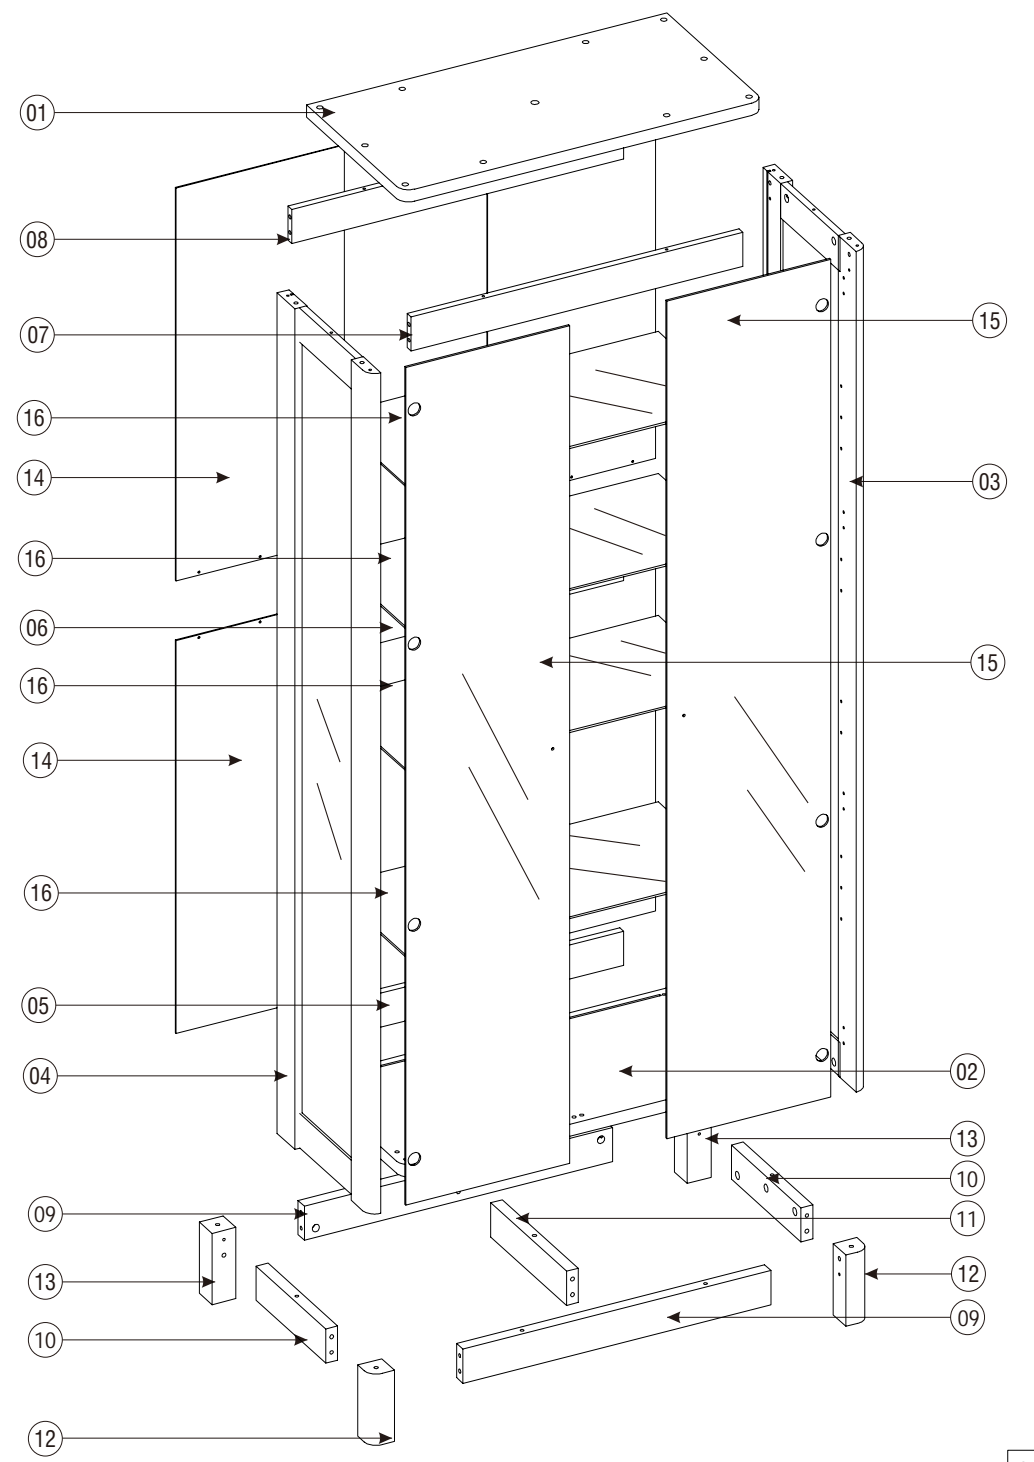

ASSEMBLING INSTRUCTION

KIVA SHOWCASE 2DF

 24 X ∅ 15 MM X 12 MM	 24 X ∅ 6 MM X 32 MM	 31 X ∅ 8 MM X 30 MM	 16 X ∅ 12 MM X 1 3/4"	 12 X ∅ 6 MM X 1/2"	 2 X ∅ 4 MM X 1/2"
 16 X ∅ 4 MM X 5/8"	 16 X ∅ 4 MM X 10 MM	 2 X ∅ 4 MM X 10 MM	 8 X	 2 X	 16 X
 4 X	 1 X	 1 X	 1 X	 3 M WHITE	 1 X
 1 X	 2 X	 16 X ∅ 9 MM X 1/2"			