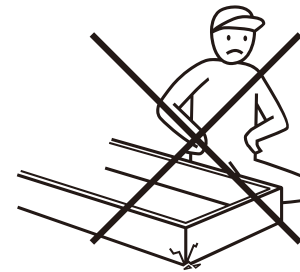

BY OGGI FURNITURE

ASSEMBLING INSTRUCTION

EMILY SIDEBOARD 80

 19 MM 6 g	 INSET 4 X	 Ø 6 MM X 13 MM 8 X	 Ø 6 X 30 MM 9 X	 Ø 12 MM X 10 MM 4 X	 Ø 12 MM X 10 MM 4 X
 4 X	 8 X	 Ø 9 MM X 12 MM 8 X	 Ø 6 MM X 16 MM 16 X	 Ø 10 MM X 44 MM 14 X	

 INSET 4 X	 Ø 6 MM X 13 MM 8 X	 Ø 6 X 30 MM 9 X	 Ø 12 MM X 10 MM 4 X	 Ø 12 MM X 10 MM 4 X
---	--	---	--	---

01

1

02