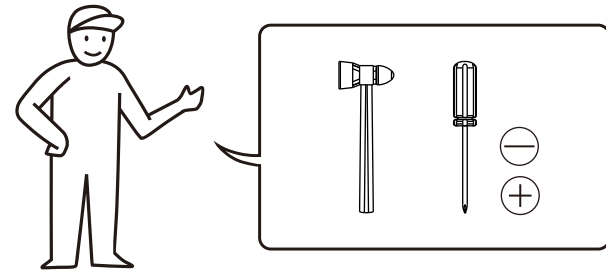

BY OGGI FURNITURE

ASSEMBLING INSTRUCTION

EMILY SIDEBOARD 80

 19 MM 6 g	 INSET 4 X	 Ø 6 MM X 13 MM 8 X	 Ø 6 X 30 MM 9 X	 Ø 12 MM X 10 MM 4 X	 Ø 12 MM X 10 MM 4 X
 4 X	 8 X	 Ø 9 MM X 12 MM 8 X	 Ø 6 MM X 16 MM 16 X	 Ø 10 MM X 44 MM 14 X	

 INSET 4 X	 Ø 6 MM X 13 MM 8 X	 Ø 6 X 30 MM 9 X	 Ø 12 MM X 10 MM 4 X	 Ø 12 MM X 10 MM 4 X
---	--	---	--	---

01

1

02