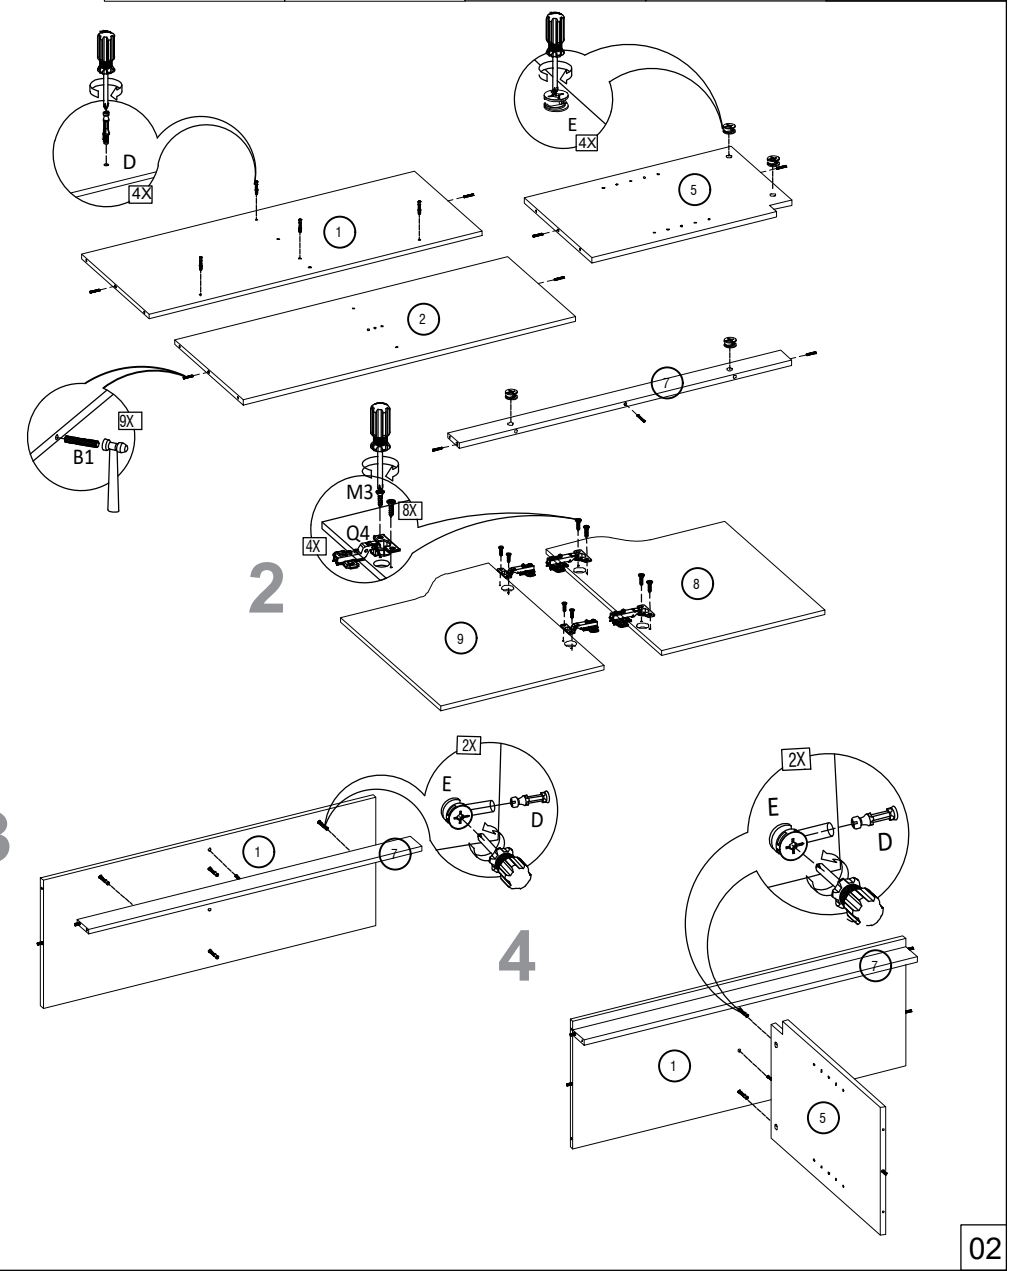

BY OGGI FURNITURE

ASSEMBLING INSTRUCTION

EMILY SIDEBOARD 80

 19 MM 6 g	 INSET 4 X	 Ø 6 MM X 13 MM 8 X	 Ø 6 X 30 MM 9 X	 Ø 12 MM X 10 MM 4 X	 Ø 12 MM X 10 MM 4 X
 4 X	 8 X	 Ø 9 MM X 12 MM 8 X	 Ø 6 MM X 16 MM 16 X	 Ø 10 MM X 44 MM 14 X	

 INSET 4 X	 Ø 6 MM X 13 MM 8 X	 Ø 6 X 30 MM 9 X	 Ø 12 MM X 10 MM 4 X	 Ø 12 MM X 10 MM 4 X
---	--	---	--	---

01

1

02