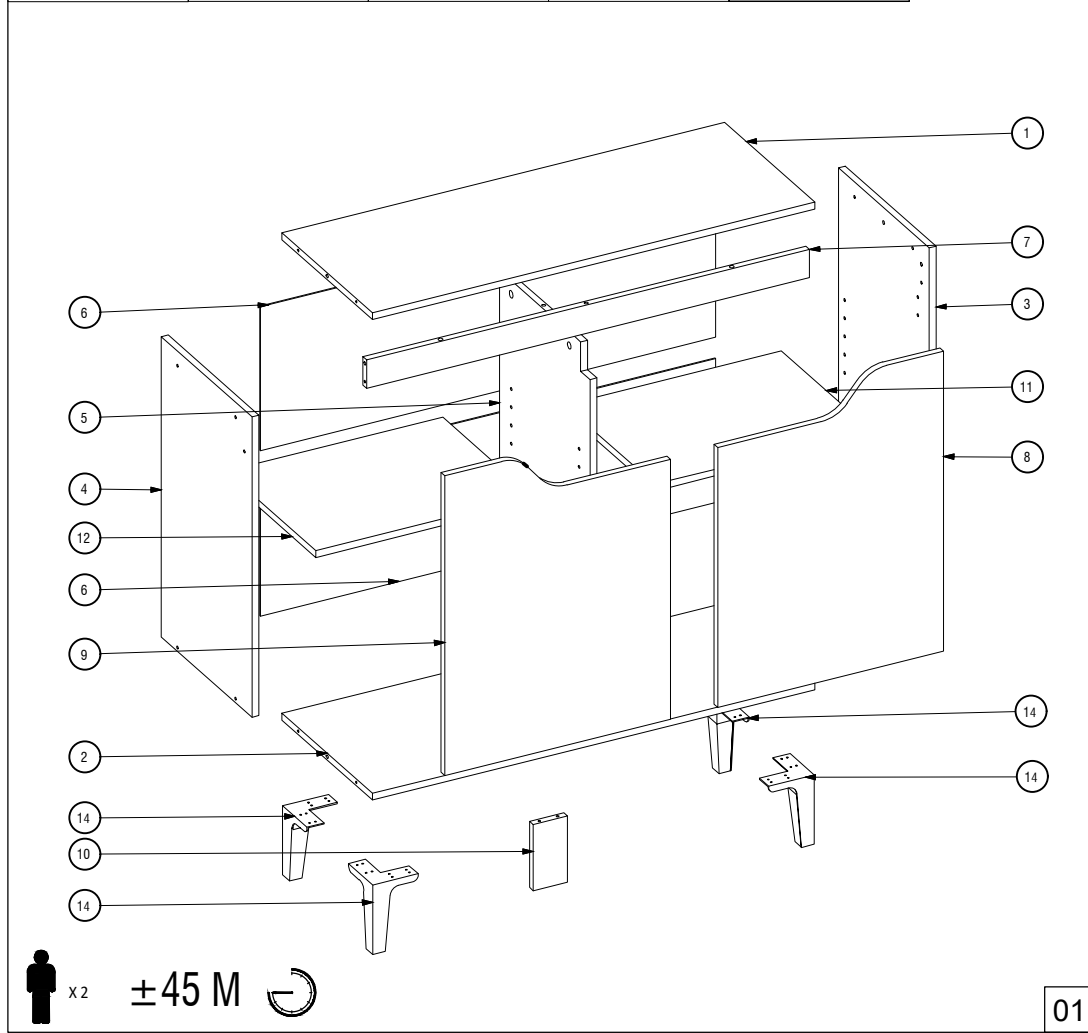

BY OGGI FURNITURE

ASSEMBLING INSTRUCTION

EMILY SIDEBOARD 80

 19 MM 6 g	 INSET 4 X	 Ø 6 MM X 13 MM 8 X	 Ø 6 X 30 MM 9 X	 Ø 12 MM X 10 MM 4 X	 Ø 12 MM X 10 MM 4 X
 4 X	 8 X	 Ø 9 MM X 12 MM 8 X	 Ø 6 MM X 16 MM 16 X	 Ø 10 MM X 44 MM 14 X	

 INSET 4 X	 Ø 6 MM X 13 MM 8 X	 Ø 6 X 30 MM 9 X	 Ø 12 MM X 10 MM 4 X	 Ø 12 MM X 10 MM 4 X
---	--	---	--	---

01

1

02